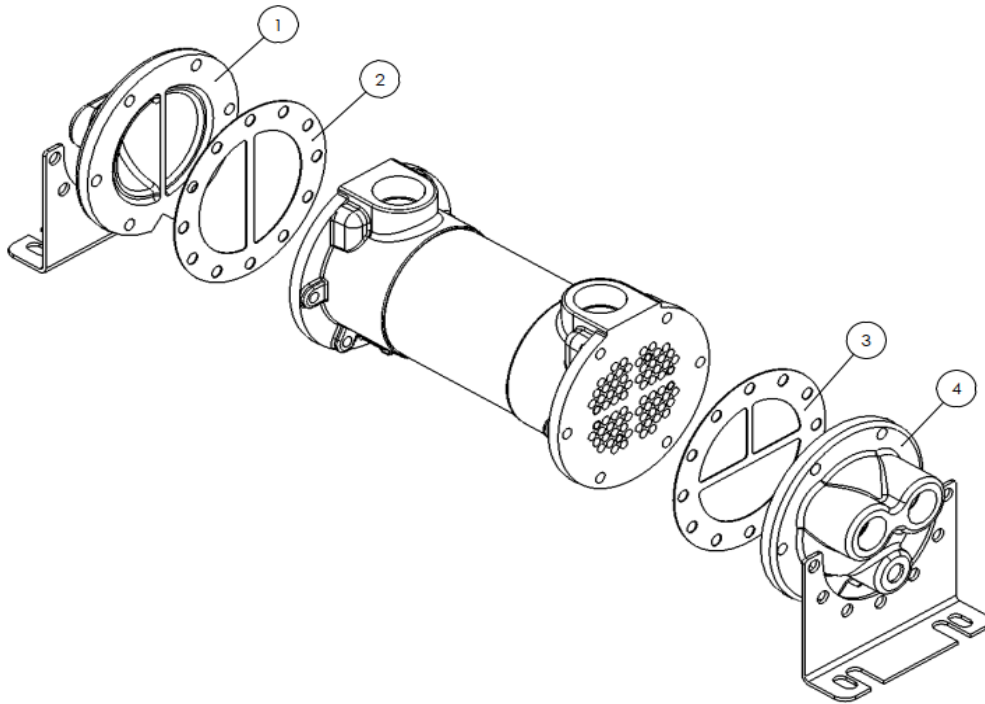

A / SA Series Service Parts

Item Number	Description	Qty.
1	Return Bonnet	1
2	Return Gasket	1
3	In/Out Gasket	1
4	In/Out Bonnet	1

A / SA Series Service Parts

Service Parts

Series	Number of Passes	End Bonnets		Gaskets	
		Material	Part Number	Part Number	
400	Single Pass	Gray Iron	SP41975	65868	
		Bronze	SP42312		
		Gray Iron	SP41542	60264	
		Bronze	SP42172		
600	Two Pass, In-Out	Gray Iron	SP41663	60239	
	Two Pass, Return		SP41662	60264	
	Two Pass, In-Out	Bronze	SP42173	60239	
	Two Pass, Return		SP42174	60264	
	Four Pass, In-Out	Gray Iron	SP41463	60238	
	Four Pass, Return		SP41464	60239	
	Four Pass, In-Out	Bronze	SP42113	60238	
	Four Pass, Return		SP42114	60239	
	800	Single Pass	Gray Iron	SP42091	60450
			Bronze	SP42175	
		Two Pass, In-Out	Gray Iron	SP42092	60451
		Two Pass, Return		SP42119	60450
Two Pass, In-Out		Bronze	SP42176	60451	
Two Pass, Return			SP42177	60450	
Four Pass, In-Out		Gray Iron	SP42117	60449	
Four Pass, Return			SP42118	60451	
Four Pass, In-Out		Bronze	SP44619	60449	
Four Pass, Return			SP44620	60451	
1000		Single Pass	Gray Iron	SP42085	60385
			Bronze	SP42178	
	Two Pass, In-Out	Gray Iron	SP41788	60367	
	Two Pass, Return		SP41789	60385	
	Two Pass, In-Out	Bronze	SP42179	60367	
	Two Pass, Return		SP42180	60385	
	Four Pass, In-Out	Gray Iron	SP41965	60366	
	Four Pass, Return		SP41966	60367	
	Four Pass, In-Out	Bronze	SP42181	60366	
	Four Pass, Return		SP42182	60367	