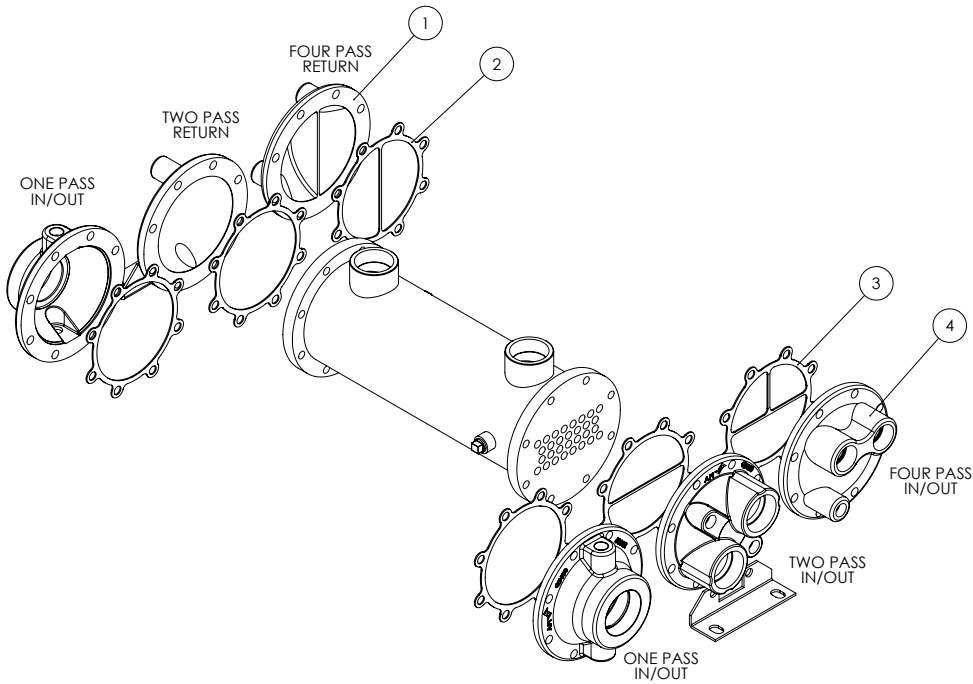

EC Series Service Parts

Item Number	Description	Qty.
1	Return Bonnet	1
2	Return Gasket	1
3	In/Out Gasket	1
4	In/Out Bonnet	1

EC / ECS / ECF / ECFM Replacement End Bonnets & Gaskets

Series	Number of Passes	End Bonnets		Gaskets
		Grey Iron	Bronze	
		Part Number	Part Number	Part Number
1000	Single Pass	SP41693	SP41720	60013
	Two Pass, In-Out	SP42334	SP42337	60012
	Two Pass, Return	SP42333	SP42338	60013
	Four Pass, In-Out	SP41689	SP41724	60011
	Four Pass, Return	SP41690	SP41723	60012
1200	Single Pass	SP41685	SP41725	60115
	Two Pass, In-Out	SP42335	SP42339	60125
	Two Pass, Return	SP42336	SP42340	60115
	Four Pass, In-Out	SP41683	SP41729	60124
	Four Pass, Return	SP41684	SP41728	60125
1700	Single Pass	SP41730	SP41617	60270
	Two Pass, In-Out	SP26980	SP26808	60185
	Two Pass, Return	SP41613	SP41614	60270
	Four Pass, In-Out	SP27042	SP26812	60185
	Four Pass, Return	SP26811	SP26813	60186