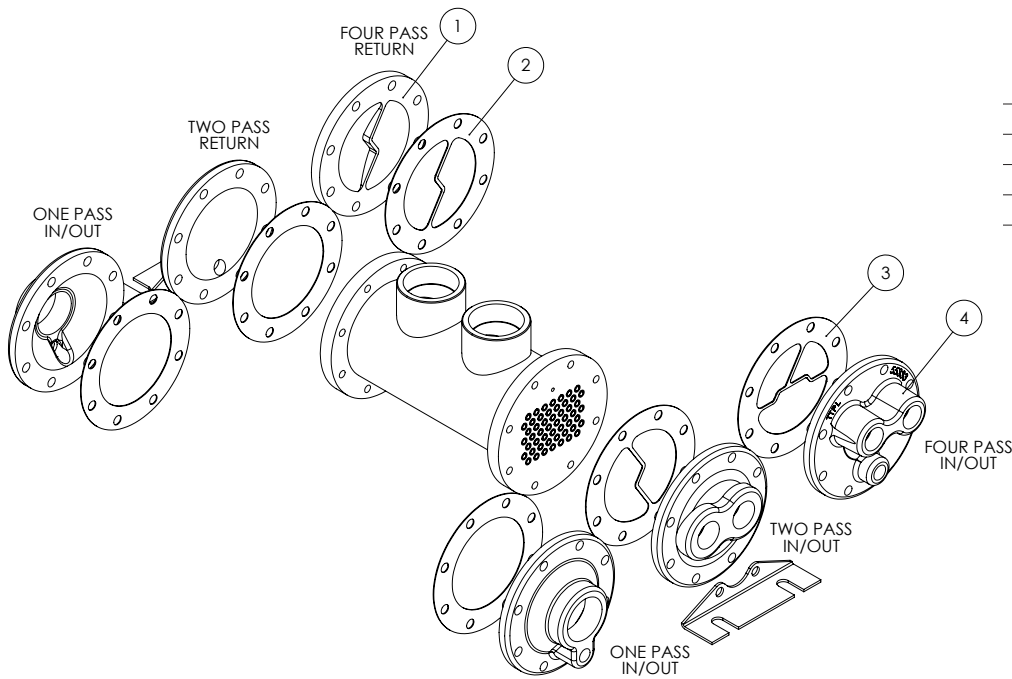

# EK Series Service Parts

Item Number	Description	Qty.
1	Return Bonnet	1
2	Return Gasket	1
3	In/Out Gasket	1
4	In/Out Bonnet	1

## EK/EKS/EKM Replacement End Bonnets & Gaskets

Series	Number of Passes	End Bonnets		Gaskets
		Part Number		
		EK/EKS	EKM	Part Number
500	Single Pass	SP41830	SP42906	60330
	Two Pass, In-Out	SP44426	SP44857	60674
	Two Pass, Return	SP44122		60330
700	Single Pass	SP42923	SP42922	60523
	Two Pass, In-Out	SP26526	SP26527	67900
	Two Pass, Return	SP42753		60523
	Four Pass, In-Out	SP26540	SP26534	67894
	Four Pass, Return	SP26535		67900
1000	Single Pass	SP26087	SP42915	60333
	Two Pass, In-Out	SP26577	SP26571	67901
	Two Pass, Return	SP42773		60333
	Four Pass, In-Out	SP26541	SP26536	67896
	Four Pass, Return	SP26537		67901