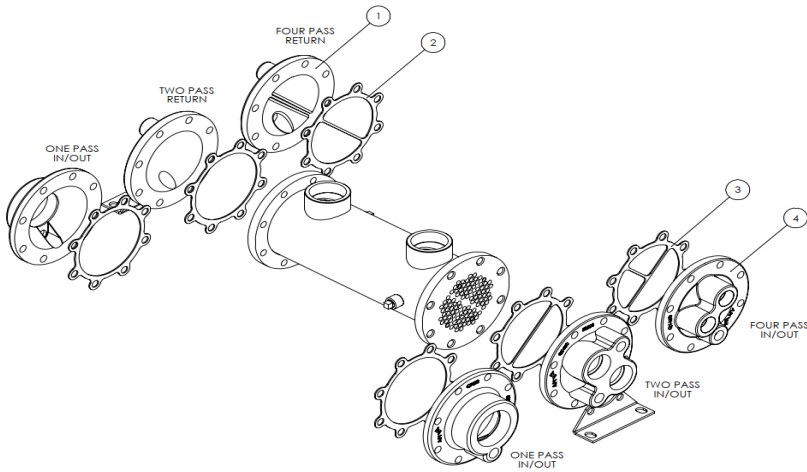

SSC Series Service Parts

Item Number	Description	Qty.
1	Return Bonnet	1
2	Return Gasket	1
3	In/Out Gasket	1
4	In/Out Bonnet	1

Service Parts

Series	Number of Passes	End Bonnets (Type 316 Stainless Steel)	Gaskets
600	Single Pass	SP44550	60329
	Four Pass, In-Out	SP44554	60295
	Four Pass, Return	SP44553	60294
800	Single Pass	SP44662	60450
	Four Pass, In-Out	SP44665	60449
	Four Pass, Return	SP44666	60451
1000	Single Pass	SP44667	60013
	Two Pass, In-Out	SP44668	60012
	Two Pass, Return	SP44669	60013
	Four Pass, In-Out	SP44670	60011
	Four Pass, Return	SP44671	60012
1200	Single Pass	SP44559	60015
	Two Pass, In-Out	SP44555	60125
	Two Pass, Return	SP44560	60115
	Four Pass, In-Out	SP44561	60124
	Four Pass, Return	SP44562	60125
1700	Single Pass	SP44565	60270
	Two Pass, In-Out	SP44566	60185
	Two Pass, Return	SP44567	60270
	Four Pass, In-Out	SP44568	60186
	Four Pass, Return	SP44569	60185

Recommended that new gaskets get ordered with the bonnet.

Optional Zinc Anodes:

3/8" NPT: Part Number 65342

1/2" NPT: Part Number 65344

Order by Part Number